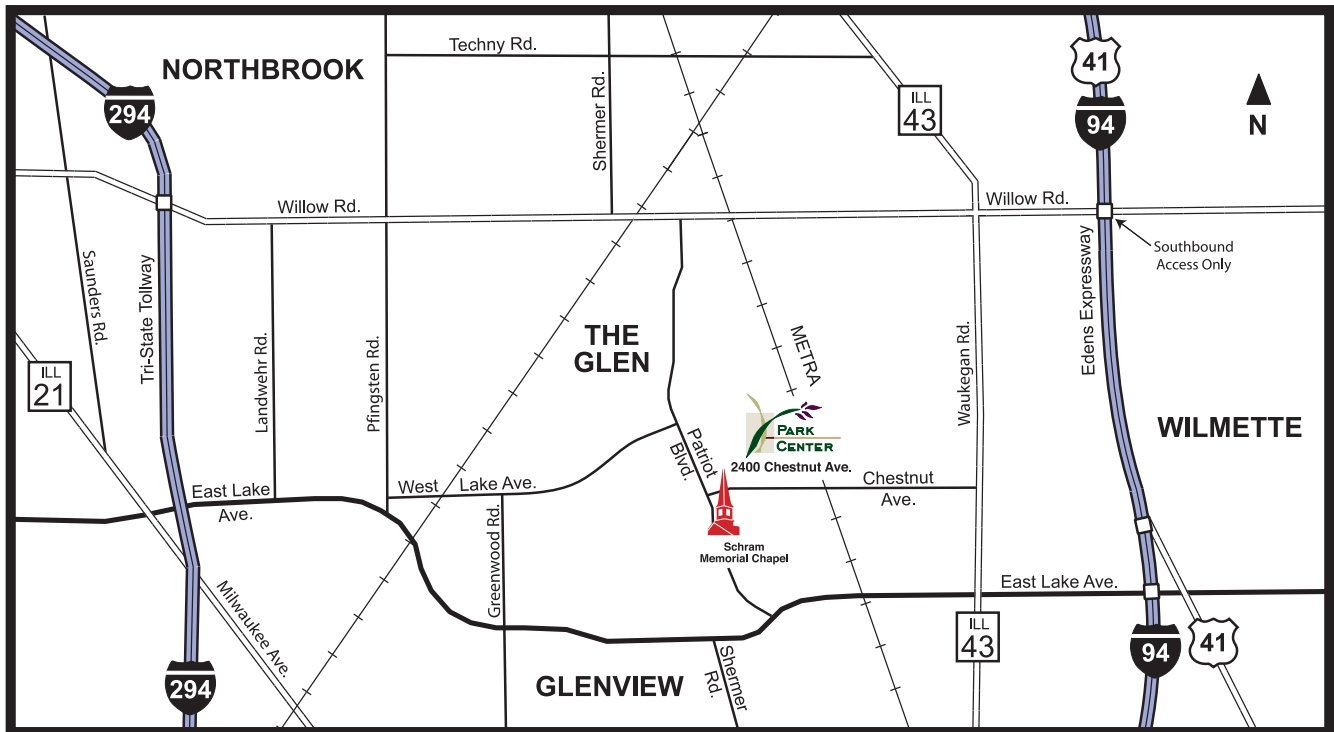

# TRAVELING TO LAKEVIEW ROOMS AT PARK CENTER

2400 CHESTNUT AVENUE, GLENVIEW IL 60026

(847) 724-5670

## From the Edens:

94 North to Willow Road West  
Willow Road West to Waukegan Road  
Waukegan Road South to Chestnut Avenue  
Chestnut Avenue West to 2400 Chestnut Avenue  
or  
94 South to Skokie Blvd.  
Skokie Blvd. South to Lake Street  
Lake Street West to Waukegan Road  
Waukegan Road North to Chestnut Avenue  
Chestnut West to 2400 Chestnut Avenue

## From I-294:

294 North to Willow Road East  
Willow Road East to Waukegan Road  
Waukegan Road South to Chestnut Avenue  
Chestnut Avenue West to 2400 Chestnut Avenue  
or  
294 South to Willow Road East  
Willow Road East to Waukegan Road  
Waukegan Road South to Chestnut Avenue  
Chestnut Avenue West to 2400 Chestnut Avenue